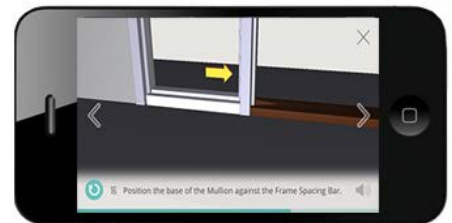

## Frame Installation Has Never Been Easier!

Find out everything you need to know about your installation before you head out to the jobsite. Download the free BILT App from the Apple App Store or from Google Play.

- Get an overview of the project
- Follow simple 3D interactive instructions
- Zoom in, Zoom out or rotate the image to see all installation angles
- See the tools needed to complete each step

### Simplify the installation of CURRIES frames with the new BILT App!

BILT is a revolutionary new way to install CURRIES frames. Download the free BILT App on your phone or other mobile device.

BILT removes the guess work for a trouble free installation. The BILT program features easy to navigate screens in a three dimensional format. Zoom in, zoom out or rotate the image to see the installation from all angles!